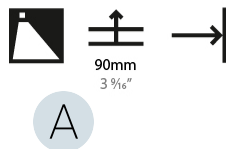

1. To build a product code in our configurator select the specify button on the base model # product page
2. To build a manual product code on this datasheet choose from the options listed below in blue font and add the suffix to the base model #

GENERAL

Series: Delight
Subseries: Delight Gooo! Floorwash
Partner: Prolicht
Division: Architectural
Installation: Recessed
Product Type: Step Light
Mounting Location: Wall
Light Distribution: Asymmetric

PHYSICAL

Shape: Square
Length (mm): 90
Length (in): 3 5/16
Width (mm): 90
Width (in): 3 5/16
Height (mm): 82
Height (in): 3 1/4
Min. Recessing Depth (mm): 90
Min. Recessing Depth (in): 3 5/16
Weight (kg): 0.3
Weight (lbs): 0.66
Fixture Finish: SSR / BKV / CWI / CRY / HAB / UFT / ITA / RUA / FTG / MYG / LOD / PUS / FRO / FUP / KIA / POP / BLS / SPG / MEY / GOH / CHC / COM / ABZ / JAG / OBR / MOS / ROR
Fixture Material: Metal

ELECTRICAL

Lamp Type: LED (Zhaga Standard)
Input Wattage (W): 2.1
Total Output Wattage (W): 1.9
Dimming: Non-Dimming / Phase Dimming (120Vac only) / 0-10V Dimming
Driver Included: No
Driver Location: Remote
Driver Type: Constant Current - Universal
Input Voltage (V): 120 - 277
Constant Current (MA): 350

LED

Number of LEDs: 1
Color Temperature (°K): 2700 / 3000 / 4000
Max. Delivered Lumen (lm): 121 / 128 / 146
CRI: >90 CRI
Lamp Life (hrs): 50000

OPTICAL

RATINGS AND CERTIFICATIONS

Certified By: Certified for North American Standards
IP rating: IP20